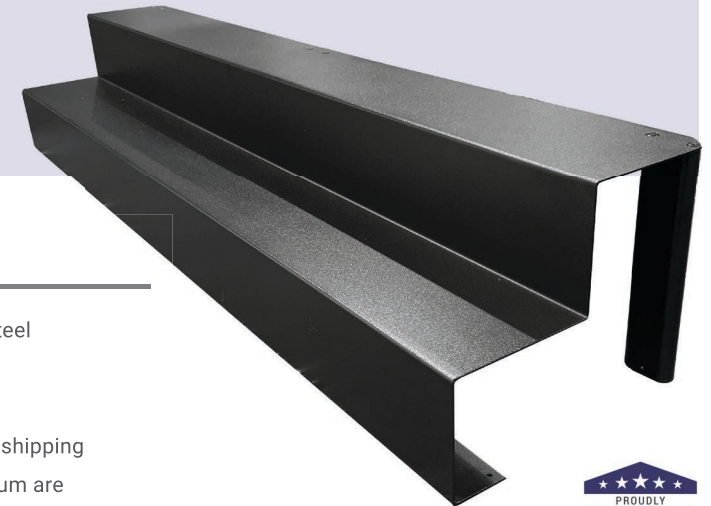

Single Frame Can Be Infinitely Divided

Monster Frame Divider

- Perfect to highlight brand with evergreen message & rotate in new releases or seasonal graphics
- Available in a variety of freestanding formats
- Custom sizes & colors available

Display packs down into a 24" carry bag,
Assembles in ~2 minutes

Metal Bar Risers

All Metal – Built To Last

- All metal construction, aluminum & steel
- Brandable with PAD printed logo
- Available in custom widths
- Ships unassembled for cost efficient shipping
- Greener than plastic – steel & aluminum are easily recycled

Functional Concepts Intergrate Your Branding

SideBAR

Rigid printed collateral or menu

Stemmed wine glass holder

Surface perfect for brand building

Functional Concepts With Intergrated Signage

Table Designed With Brandability In Mind

- Use indoors or outdoors
- Brand logo on the table top & menu/literature inserts
- Room for 2 beers/glasses 2 wine stemmed glasses, 2 small plates
- US made, customizable

Rigid graphic

Shape cut for easy insertion